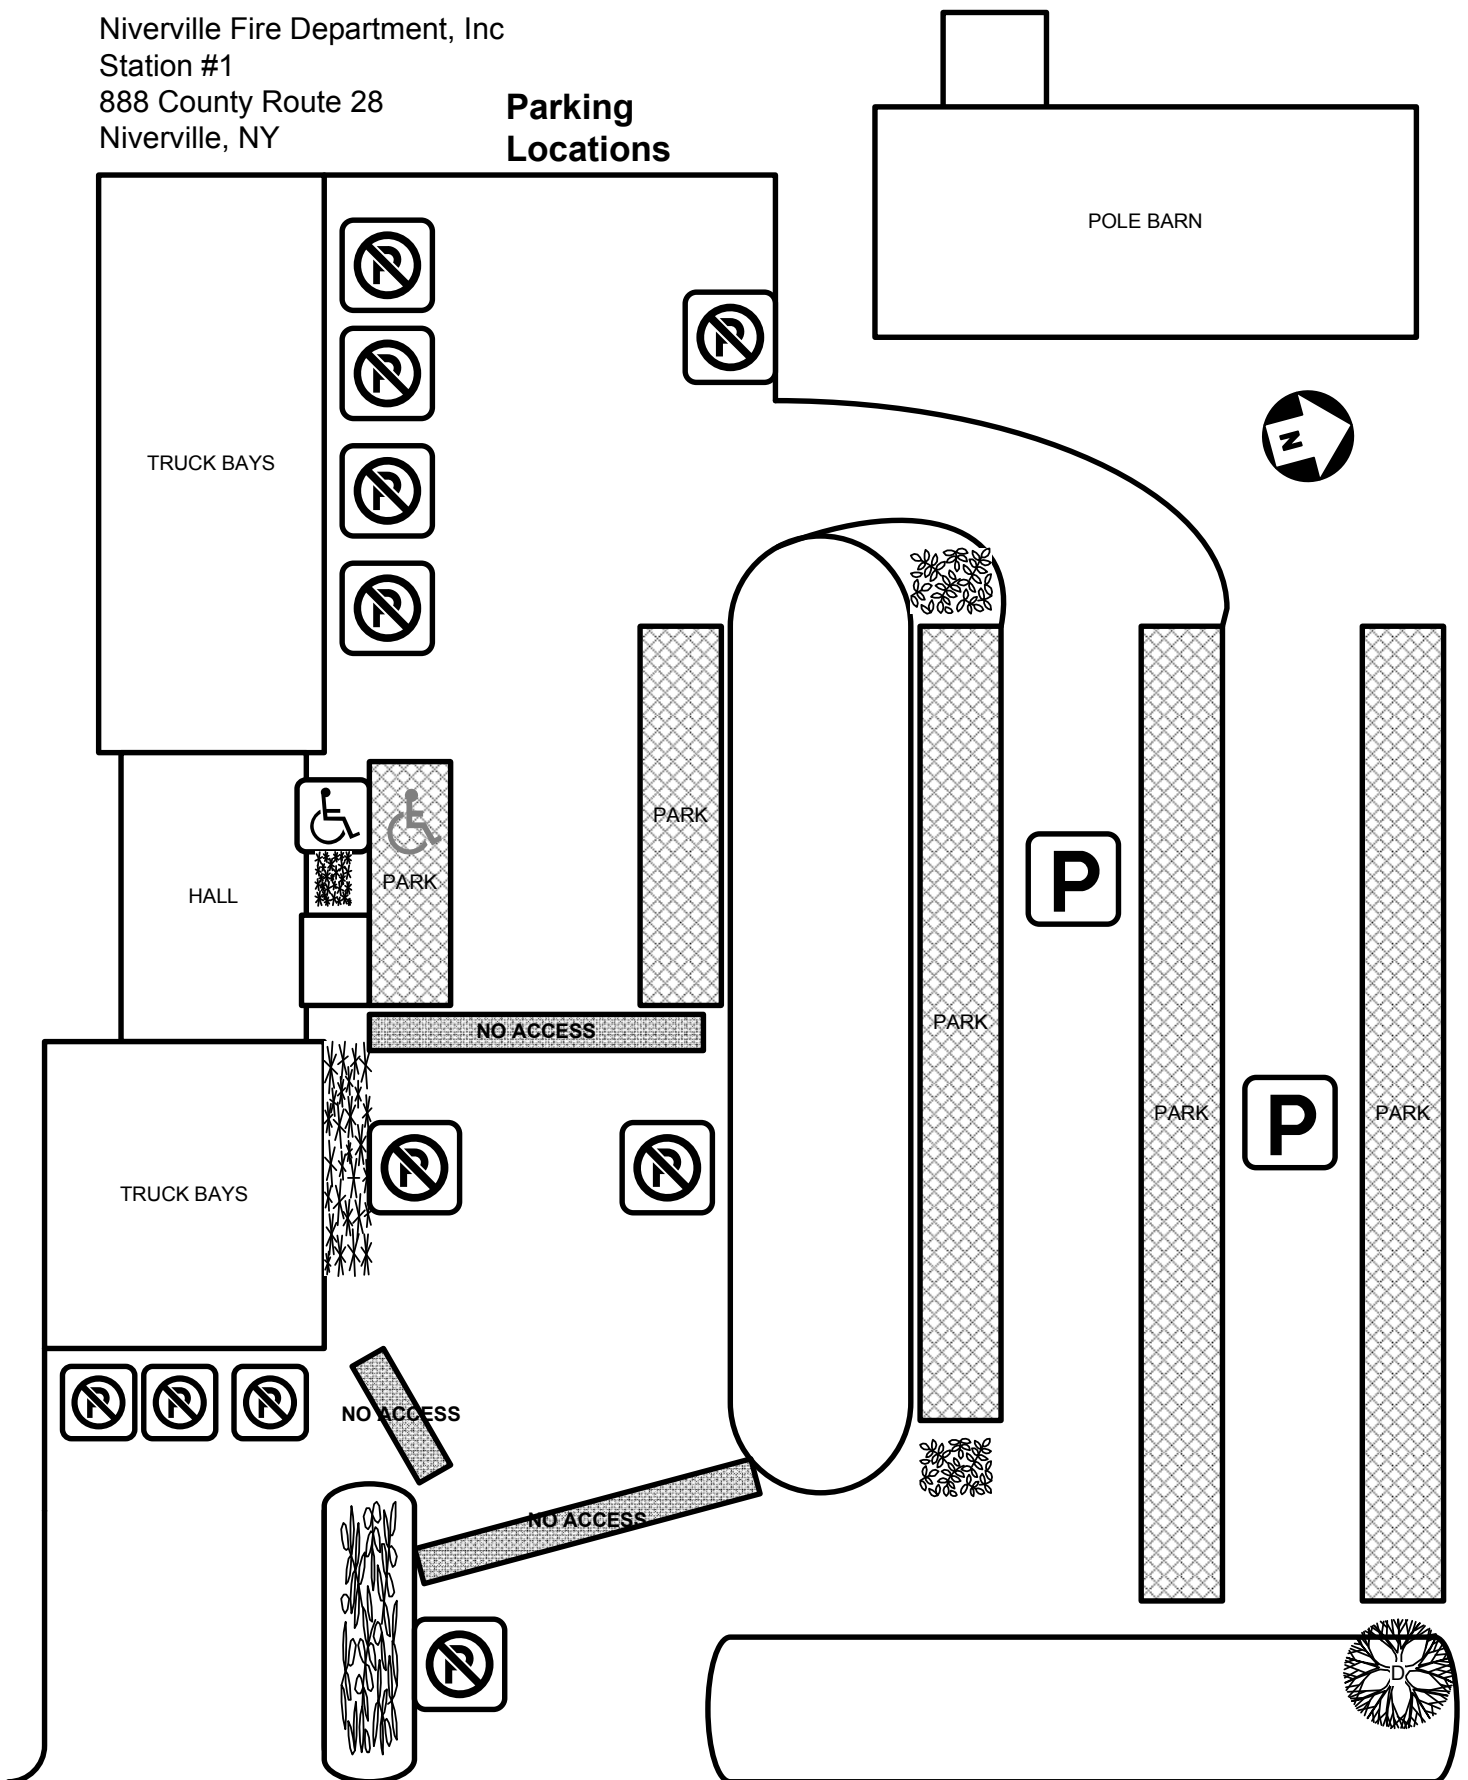

Niverville Fire Department, Inc
Station #1
888 County Route 28
Niverville, NY

Parking Locations

County Route 28 - Main Street